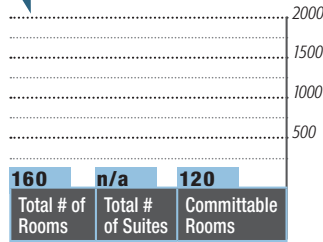

DoubleTree by Hilton

Location: DFW Airport/ Irving
11611 Luna Rd., Farmers Branch, TX 75234
Phone: 972-506-0055
Fax: 972-506-0030
www.dallasfarmersbranch.doubletree.com
allen.shahan@hilton.com

Quick Look

NEARBY ATTRACTIONS

- Irving Convention Center
- Grapevine Mills
- Gaylord Texan
- Galleria Mall
- Dallas Convention Center
- Six Flags Over Texas
- American Airline Center
- Sam Moon
- Cowboy Stadium